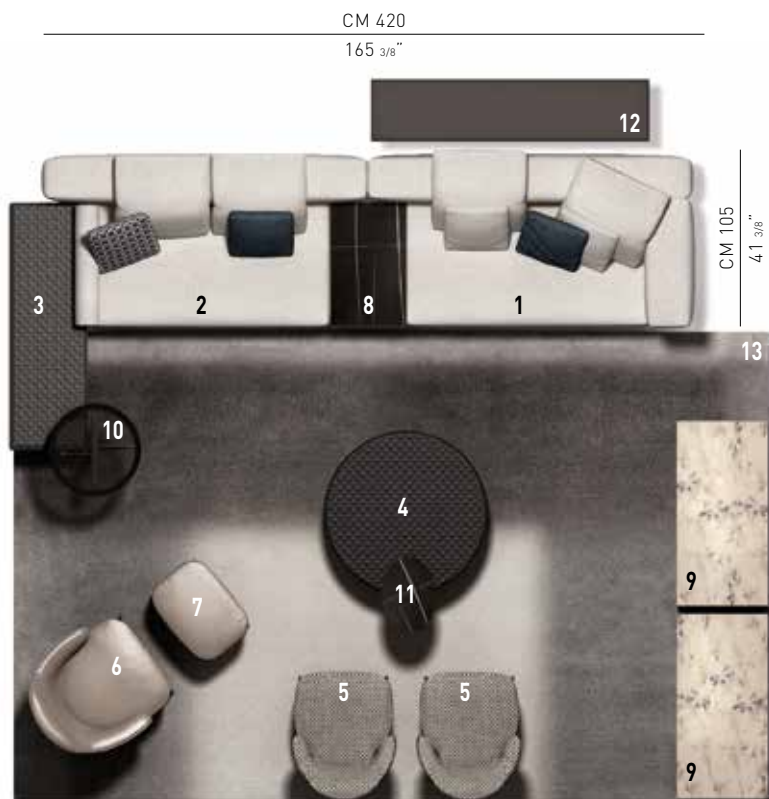

YANG — arrangement 01

SOFA ARRANGEMENT

- 1 **YANG**
"OFFSET" ELEMENT WITH 1 ARMREST DX
CM 210X105 H78
- 2 **YANG**
"OFFSET" CENTRAL ELEMENT
CM 210X105 H78
- 3 **YANG**
OTTOMAN CM 160X50 H38
- 4 **YANG**
OTTOMAN Ø CM 110 H38

FURNISHING ACCESSORIES

- 5 **LESLIE**
ARMCHAIR WITHOUT ARMRESTS CM 68X86 H74
- 6 **LESLIE**
ARMCHAIR CM 78X87 H75
- 7 **LESLIE**
OTTOMAN CM 61X45 H34
- 8 **ELLIOTT**
COFFEE TABLE CM 80X50 H35
- 9 **ELLIOTT**
COFFEE TABLE CM 120X60 H35
- 10 **CATLIN**
COFFEE TABLE Ø CM 60 H52
- 11 **JOY "JUT OUT"**
COFFEE TABLE CM 50X35 H45
- 12 **CLOSE**
CONSOLE CM 180X40 H60
- 13 **LANDFIELD "STARDUST"**
RUG CM 500X300

Furnishing accessories

5
LESLIE
ARMCHAIR WITHOUT ARMRESTS
CM 68X86 H74

6
LESLIE
ARMCHAIR CM 78X87 H75
OTTOMAN CM 61X45 H34

7
ELLIOTT
COFFEE TABLE CM 80X50 H35

8
ELLIOTT
COFFEE TABLE CM 120X60 H35

9
CATLIN
COFFEE TABLE CM Ø 60 H52

10
JOY "JUT OUT"
COFFEE TABLE CM 50X35 H45

11
CLOSE
CONSOLE CM 180X40 H60

12
LANDFIELD "STARDUST"
RUG CM 500X300

Settings